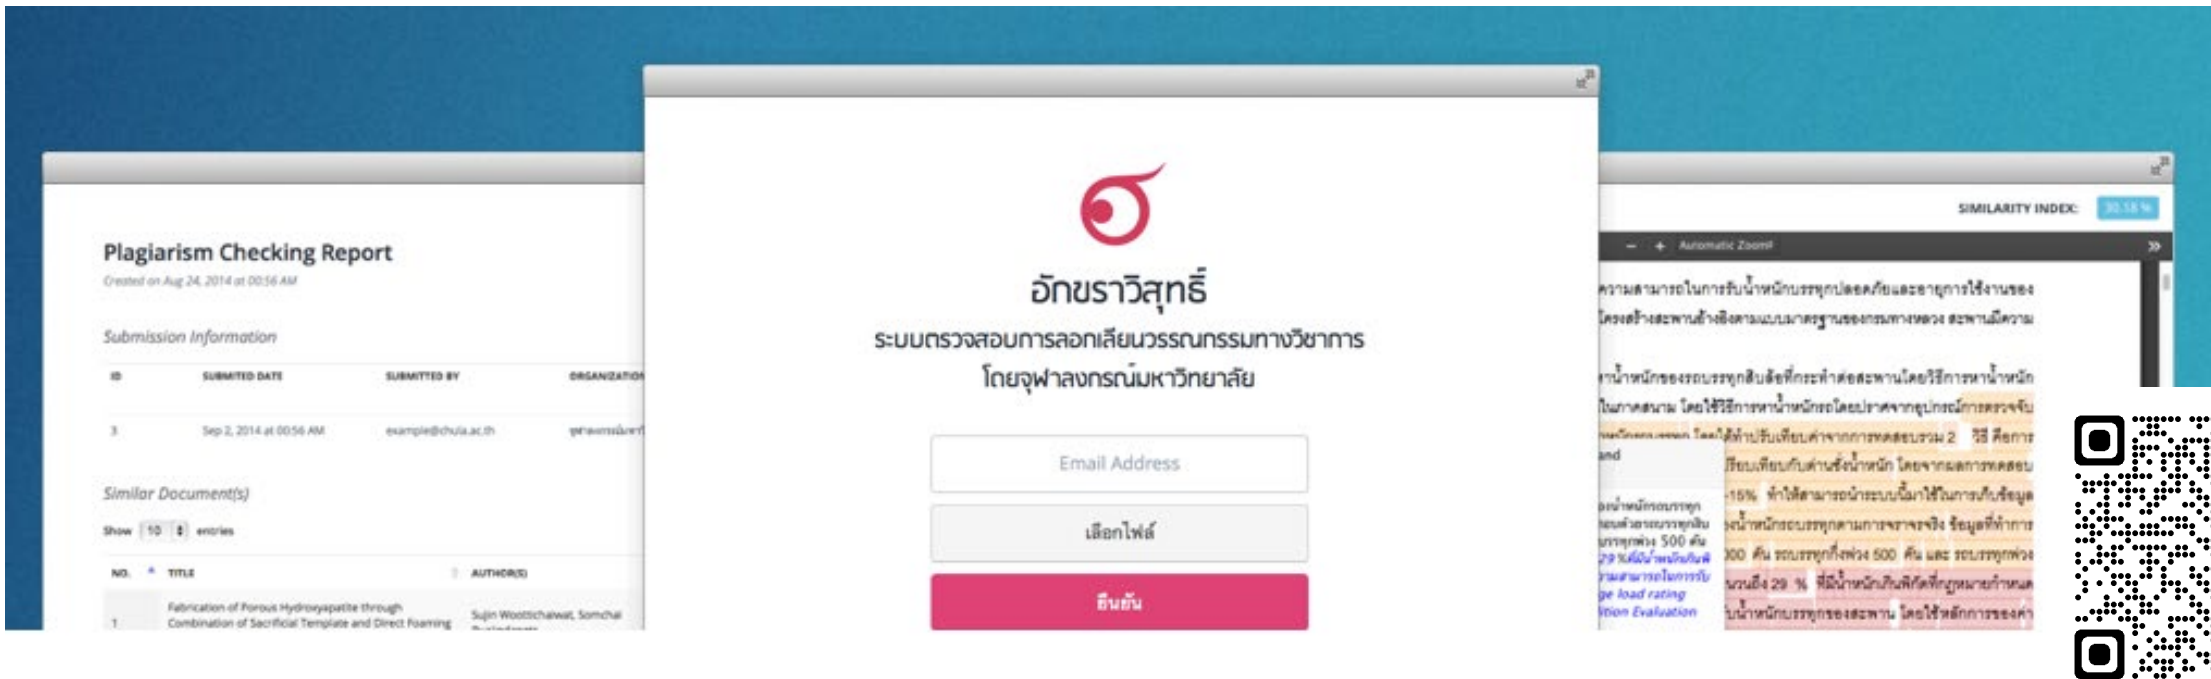

Plagiarism Checking Service by Using Akarawisut

From the policy of Kasetsart University striving for academic and research excellence in order to be internationalization, “Akarawisut” has been brought for plagiarism checking to ensure the quality of plagiarism checking in several academic works such as theses, research reports, journals, and other electronic documents.